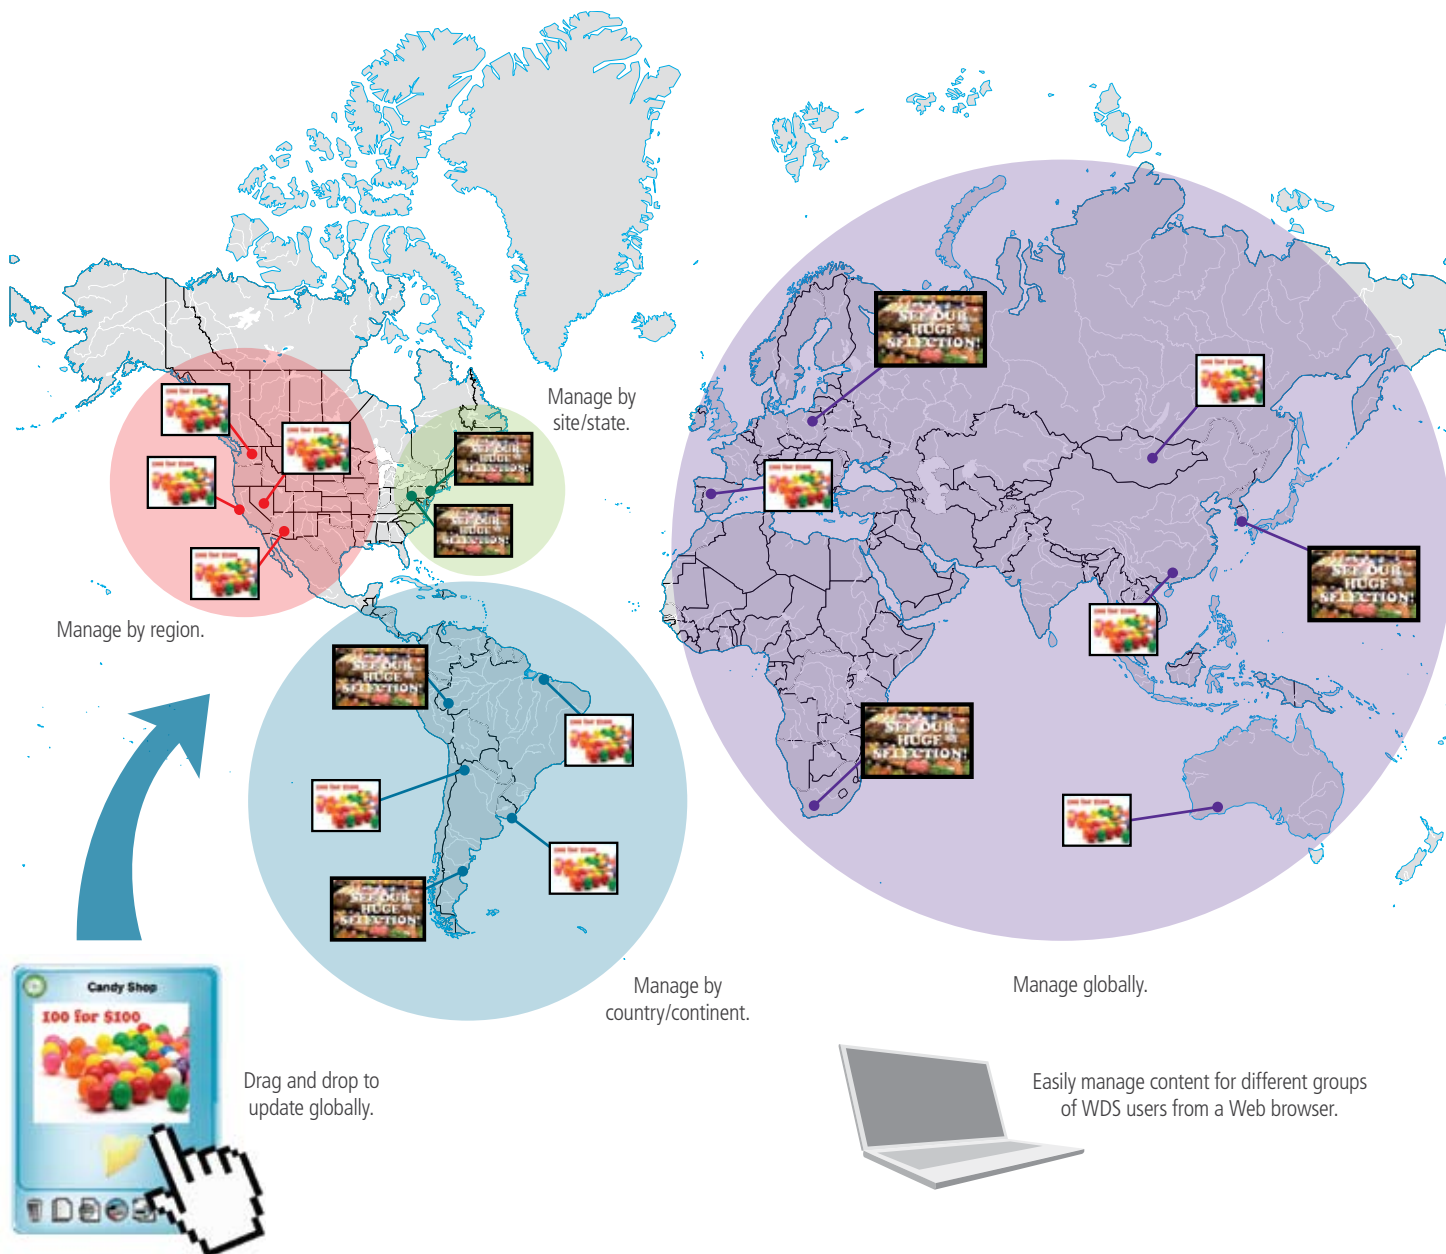

salesperson with iCOMPEL WDS signage from Black Box.

Delivering personalized video messages through a player that you wear, iCOMPEL WDS enables you to take your B2B or B2C marketing to the next level. With a few clicks of a mouse, you can have your graphics uploaded and a WDS presentation ready to go in minutes.

We also offer a WDS player for use with our iCOMPEL EDS Enterprise Signage system. This way, content for thousands of players worn by associates around the country—or around the world—can be managed and quickly updated for consistent branding and messaging.

24/7 live technical support that's always FREE.
Let our experts help you every step of the way.

With iCOMPEL WDS, you get FREE support any time of the day. Call. Click. Chat.

to learn more, to schedule a demo, or to place an order.