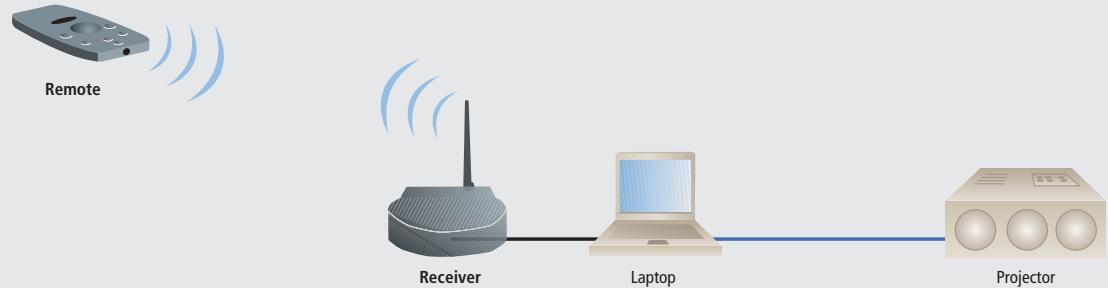

FEATURES

- Control a slide show, share a keyboard, or amplify a speaker.
- Our most advanced slide show tool provides a maximum distance of 100 feet (30.5 m).
- Use PowerPoint software's basics or try some of the advanced features of the RemotePoint devices.
- Amplify a voice signal to reach up to 200 people in a conference room.

Remote control adds cordless freedom to your presentation. You can go forward or back, using a laser pointer to highlight important points.

OVERVIEW

At home or around the globe, get high-tech wireless performance without requiring complicated hardware or software. Office presentation and meeting tasks are easy with these wireless presentation tools.

Whether you need to prepare a slide show, share a keyboard, or amplify a speaker, you can do it without messy or inconveniently placed cable.

Slide show tools offer maximum wireless distances of up to 100, 50, or 30 feet (30.5, 15.2, or 9.1 m).

Some remote models have a thumb mouse and/or a thumb drive. The thumb mouse allows easy movement of the mouse pointer on the presentation screen. The USB thumb drive lets you store presentations in its 32 MB of memory.

RemotePoint® Navigator 2.4

Need to expand the wireless range up to 50 feet (15.2 m)? Choose the RemotePoint Navigator 2.4. This comfortable, compact tool fits neatly in your hand. Raised icons identify options, even in the dark. And it operates with no line-of-sight configuration required. It's ideal for use with PowerPoint® applications. Plus, the Navigator's compatible with both PC and Mac® computers and connects via plug-and-play USB. Models are available for U.S. (VP4150), Europe (VP4160), or Japan (VP4170).

The Navigator operates at 2.4-GHz frequency and does not have a thumb mouse or thumb drive.

Four operation buttons on the Navigator's remote control include Hide, Back, Laser, and Forward. Click on Hide when you need to hide your presentation, for example, when you want your audience to focus on you. Use Back to return to the previous slide during a presentation or Forward to advance to the next slide. The Laser button highlights your key points with the integrated laser.

Each Navigator shares a unique code with its receiver and communicates on four separate channels, so other remote controls won't interfere. So every slide will advance reliably, exactly when you command it to.

The RemotePoint Navigator 2.4 package includes a receiver, a remote, a USB extension cable, a carrying case, (2) AAA batteries, and a users' guide.

RemotePoint Global Presenter

The RemotePoint Global Presenter operates at 2.4-GHz frequency at distances of up to 100 feet (30.5 m). It features a patented ClickTrigger, laser pointer, and thumb mouse. (The ClickTrigger is an ergonomically designed button on the bottom of the handheld remote used for easy clicking through the presentation.)

The Global Presenter uses powerful RF technology. It has a remote with raised icons and specialized software with 95 special-effect tools that help you customize your presentations.

Compatible with PowerPoint software, the Global Presenter streamlines your office slide presentations.

Seven operation buttons on the remote include Mouse Control (access pointing or pen tools), Previous Slide, Laser Pointer, Next Slide, Hide/Reveal Slide, Slide Show, and ClickTrigger.